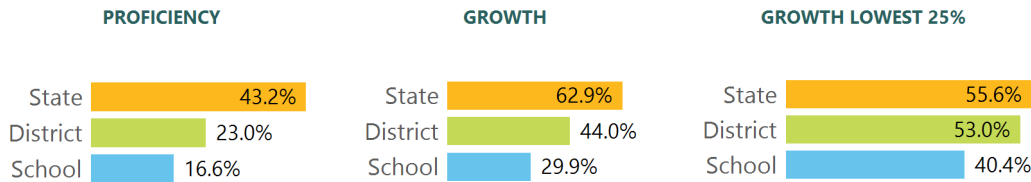

School Report Card 2017 - 2018

For more detailed information, please visit <http://msrc.mdek12.org>.

Mason Elementary School Laurel School District

Grade

F

2726 OLD BAY SPRINGS ROAD
Laurel, MS 39440
Christine Beeker
cbeeker@laurelschools.org

SCHOOL ACCOUNTABILITY GRADE COMPONENTS

Mississippi's accountability system assigns "A" through "F" letter grades for schools and districts. Grades are based on student achievement, student growth, student participation in testing, and other academic measures.

Math

Measurements of student performance on the statewide math assessment.

English

Measurements of student performance on the statewide English language arts (ELA) assessment.