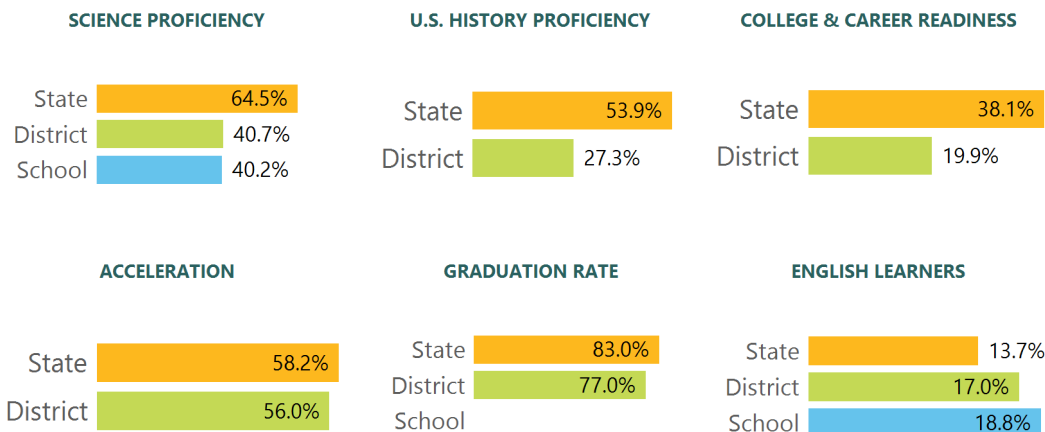

Math

Measurements of student performance on the statewide math assessment.

English

Measurements of student performance on the statewide English language arts (ELA) assessment.

Other Measures

Other measurements of student performance that factor into the accountability grade.

TEACHER DATA

31.4

Teachers

85.8%

Experienced Teachers

0.0%

Provisional Teachers

95.4%