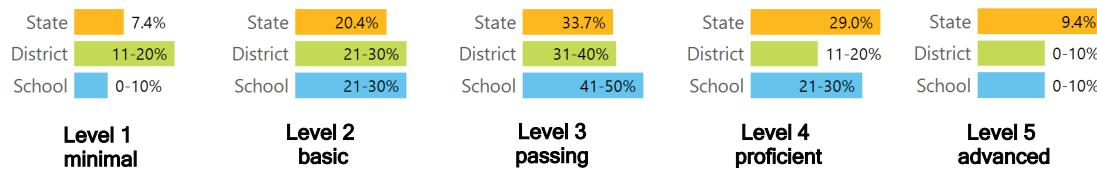

In-field Teachers

DETAILED ASSESSMENT AND OTHER DATA

Student Performance

The following information shows each level of student performance on statewide assessments.

MATH

ENGLISH

SCIENCE

Assessment Participation

Discipline

OTHER DATA

12.9%

Chronic Absenteeism

Per-pupil expenditure data will be available in early 2019.

Per-Pupil Expenditure

To access User Guide and see more detailed information, please visit <http://msrc.mdek12.org>.