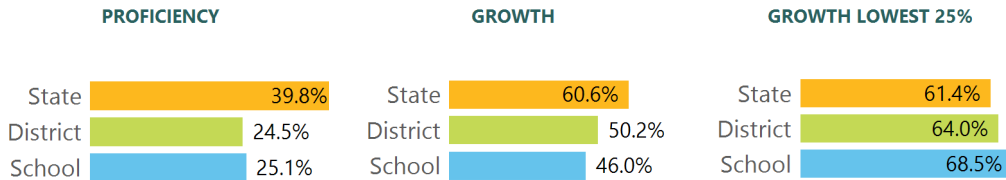

SCHOOL ACCOUNTABILITY GRADE COMPONENTS

Mississippi's accountability system assigns "A" through "F" letter grades for schools and districts. Grades are based on student achievement, student growth, student participation in testing, and other academic measures.

Math

Measurements of student performance on the statewide math assessment.

English

Measurements of student performance on the statewide English language arts (ELA) assessment.

Other Measures

Other measurements of student performance that factor into the accountability grade.