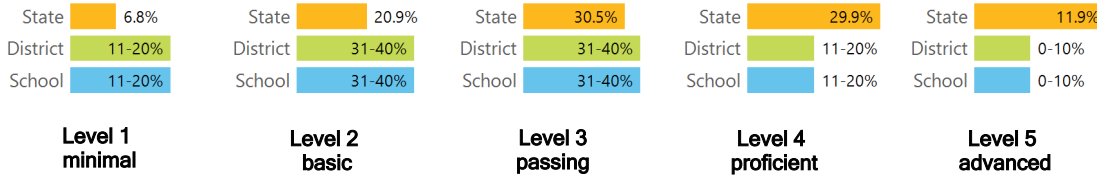

TEACHER DATA

31.4

Teachers

85.8%

Experienced Teachers

0.0%

Provisional Teachers

95.4%

In-field Teachers

DETAILED ASSESSMENT AND OTHER DATA

Student Performance

The following information shows each level of student performance on statewide assessments.

MATH

ENGLISH

SCIENCE

Assessment Participation