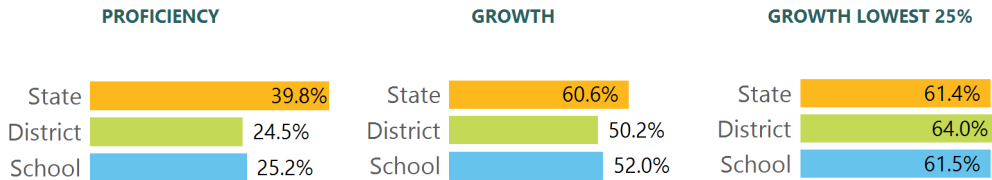

Other Measures

Other measurements of student performance that factor into the accountability grade.