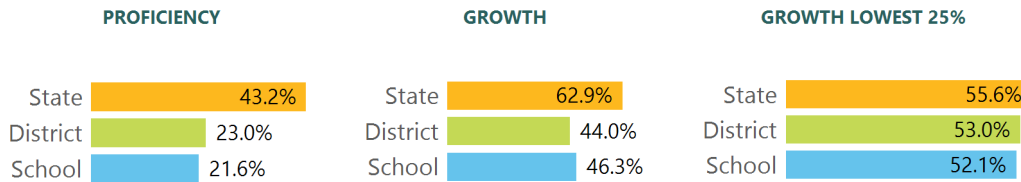

School Report Card 2017 - 2018

For more detailed information, please visit <http://msrc.mdek12.org>.

Oak Park Elementary School Laurel School District

Grade

D

1205 Oak Park Avenue
Laurel, MS 39440

Trystal Watson
twatson@laurelschools.org

SCHOOL ACCOUNTABILITY GRADE COMPONENTS

Mississippi's accountability system assigns "A" through "F" letter grades for schools and districts. Grades are based on student achievement, student growth, student participation in testing, and other academic measures.

Math

Measurements of student performance on the statewide math assessment.

English

Measurements of student performance on the statewide English language arts (ELA) assessment.