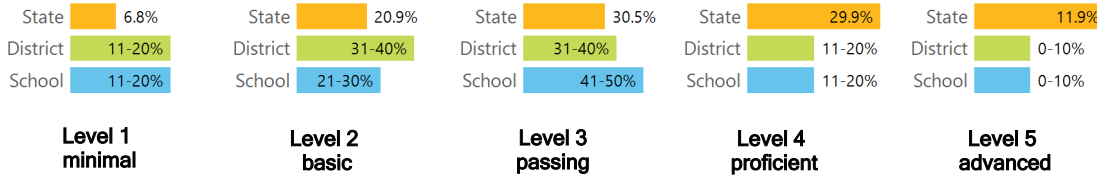

TEACHER DATA

37.2

Teachers

Experienced Teachers

Provisional Teachers

In-field Teachers

DETAILED ASSESSMENT AND OTHER DATA

Student Performance

The following information shows each level of student performance on statewide assessments.

MATH

ENGLISH

SCIENCE

Assessment Participation

Discipline

OTHER DATA

17.1%