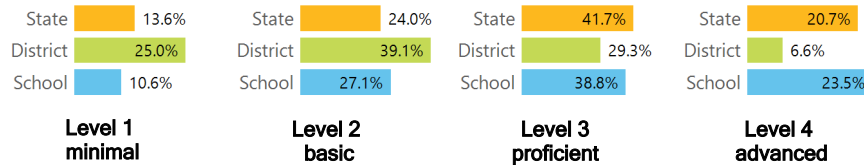

TEACHER DATA

37.2

Teachers

Experienced Teachers

Provisional Teachers

In-field Teachers

DETAILED ASSESSMENT AND OTHER DATA

Student Performance

The following information shows each level of student performance on statewide assessments.

MATH

ENGLISH

SCIENCE

Assessment Participation

Discipline

OTHER DATA

17.1%