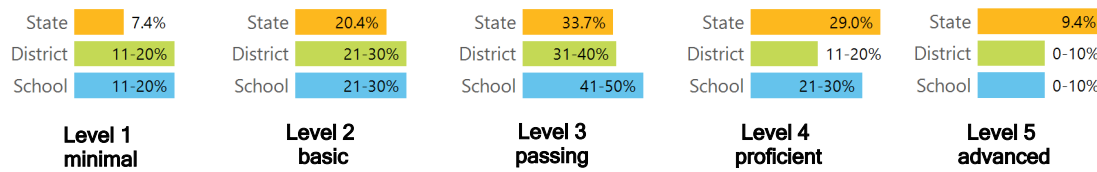

TEACHER DATA

37.2

Teachers

Experienced Teachers

Provisional Teachers

In-field Teachers

DETAILED ASSESSMENT AND OTHER DATA

Student Performance

The following information shows each level of student performance on statewide assessments.

MATH

ENGLISH

SCIENCE

Assessment Participation

Discipline

OTHER DATA

17.1%