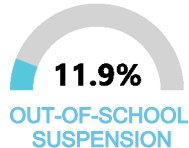

The following information shows each level of student performance on statewide assessments.

MATH

ENGLISH

SCIENCE

Assessment Participation

Discipline

OTHER DATA

17.1%